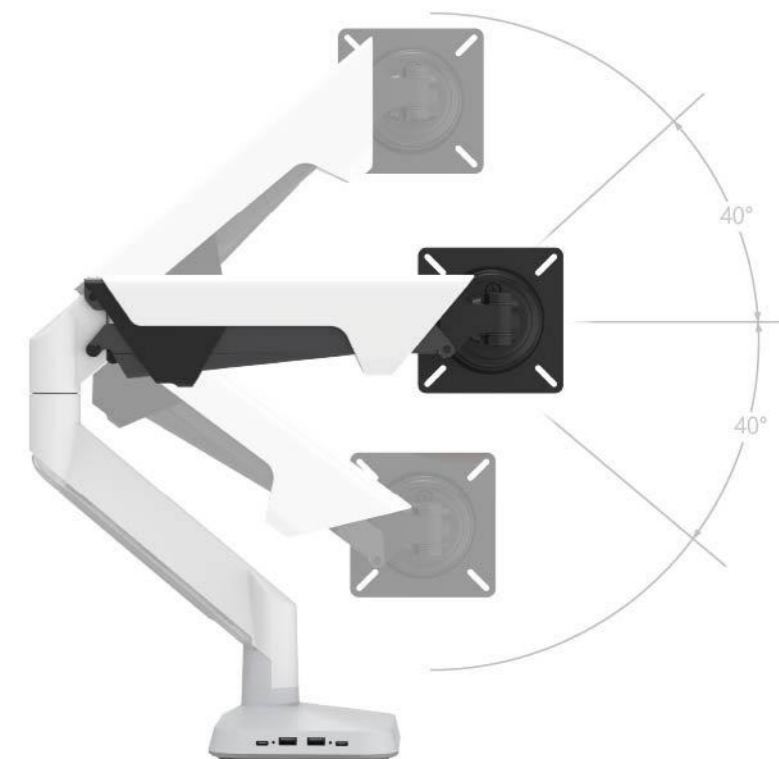

2024.03

modernsolid.com

MODERNSOLID

Ares Monitor Arm

Power up your gear to complete the task precisely and quickly in the most comfort position.

reddot winner 2023
best of the best

TAIWAN EXCELLENCE
SILVER AWARD 2024

- Premium material
- Quick release VESA
- Cable management
- Work and Play redefined

Color

Easy Installation By One Person

Standard

GA1100

max 2.5~9kg (5.5~19.8lbs)

USB Charging

GA1110

unit:mm

Tested with 49" Odyssey Neo G9
Successfully supports the 11.9 kg Samsung Neo G9 (49" Mini LED curved), ideal for gamers and creators.

Standard

GA1200

max 6.5~17kg (14.3~37.4lbs)

USB Charging

GA1210

max 6.5~17kg (14.3~37.4lbs)

Ares Dual Monitor Arm

A pro design product for your great performance. Stylish appearance and full motion functionality are perfect fit for both working and entertainment.

- Effortless adjustment
- Seamless view
- Ergonomic design