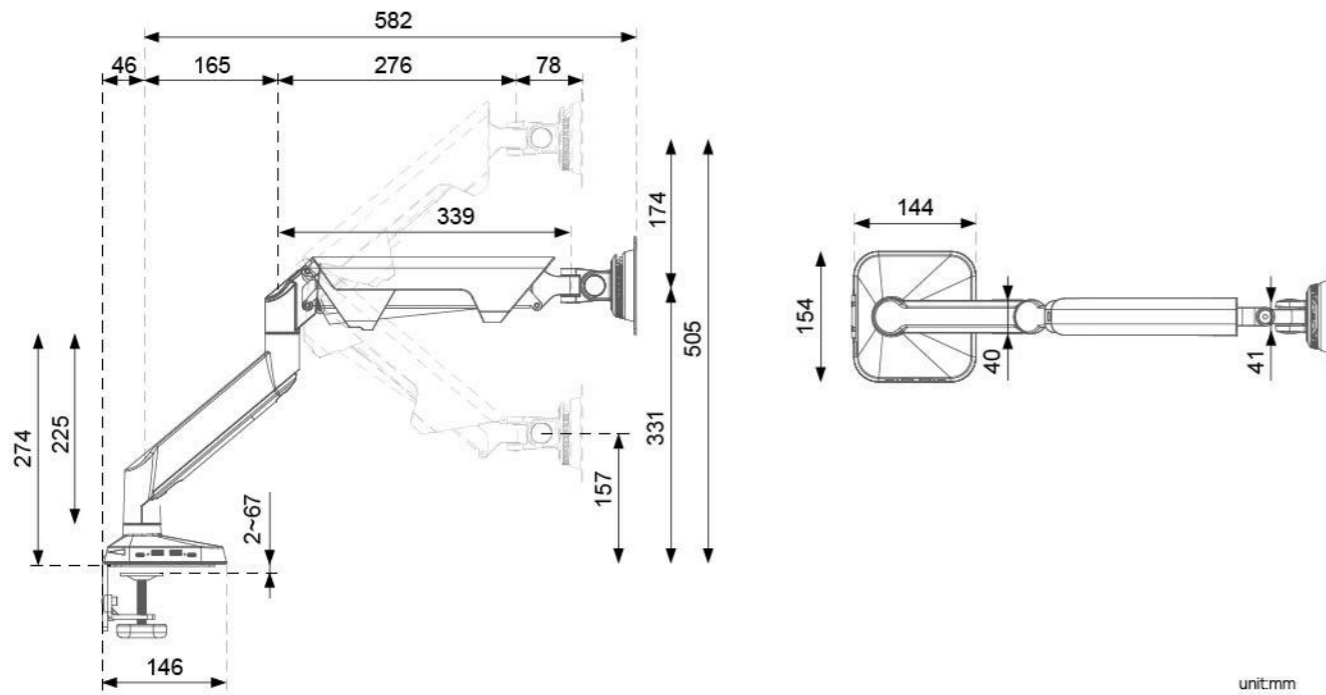

Standard

GA1100

max 2.5~9kg (5.5~19.8lbs)

USB Charging

GA1110

max 2.5~9kg (5.5~19.8lbs)

USB charging & RGB lighting

GA1120

max 2.5~9kg (5.5~19.8lbs)

USB charging	
RGB lighting	- 366 autoplay modes - 12 monochrome options - 10 steps of speed adjustment - 32 levels brightness adjustment

unit:mm

Tested with 49" Odyssey Neo G9
Successfully supports the 11.9 kg Samsung Neo G9 (49" Mini LED curved), ideal for gamers and creators.

Standard

GA1200

max 6.5~17kg (14.3~37.4lbs)

USB Charging

GA1210

max 6.5~17kg (14.3~37.4lbs)

USB charging & RGB lighting

GA1220

max 6.5~17kg (14.3~37.4lbs)

USB charging	
RGB lighting	- 366 autoplay modes - 12 monochrome options - 10 steps of speed adjustment - 32 levels brightness adjustment