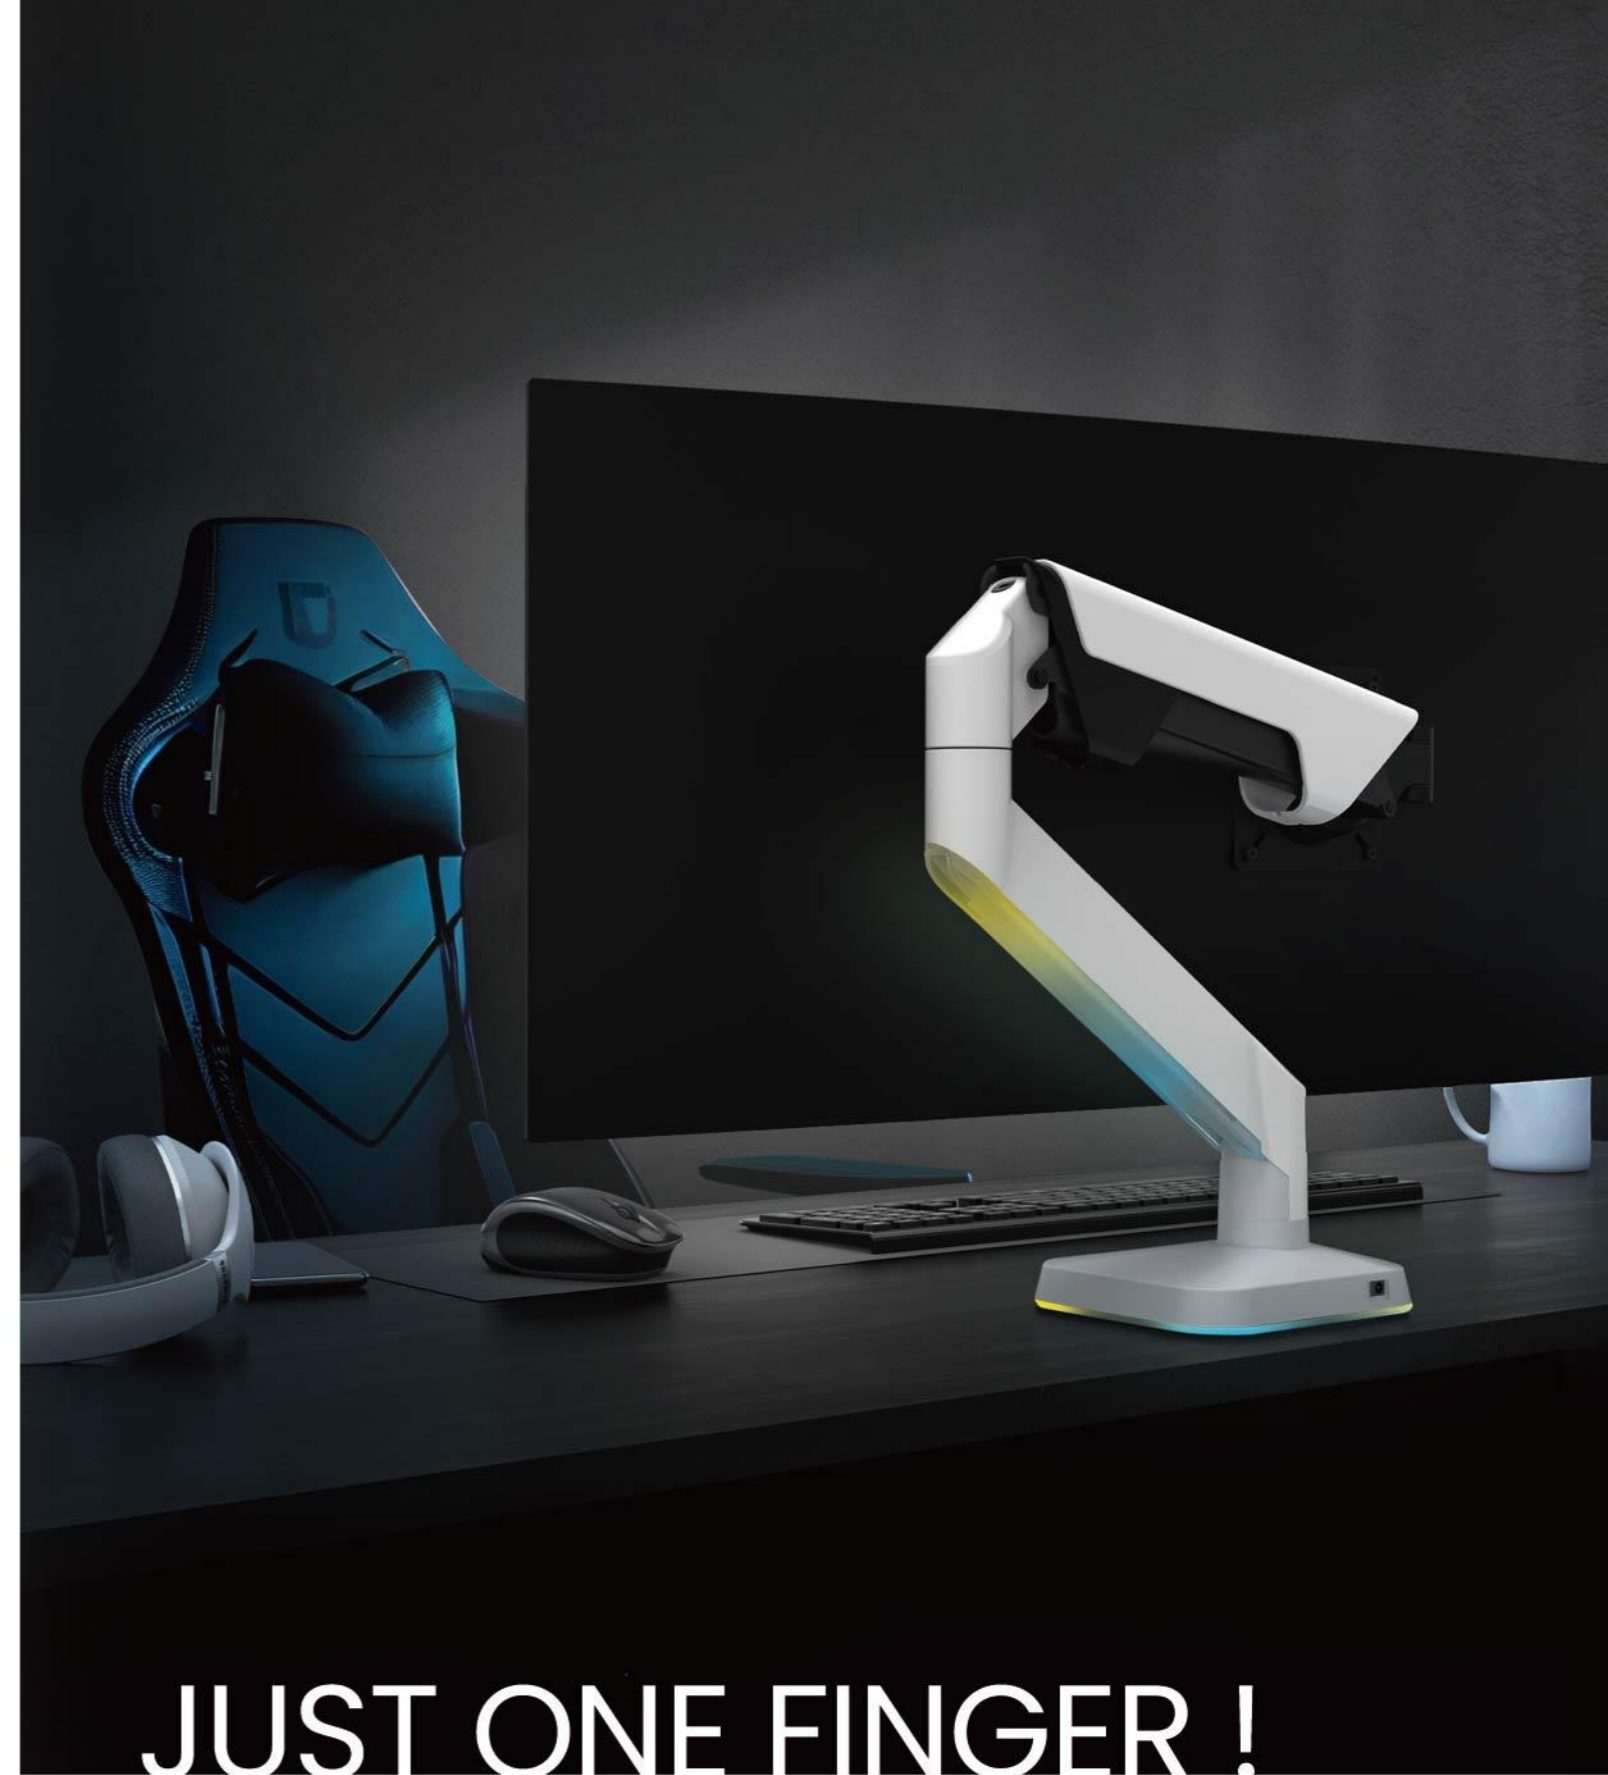

MODERNSOLID

Ares Monitor Arm

JUST ONE FINGER !

Ares Monitor Arm
Work and Play redefined

MODERNSOLID INDUSTRIAL CO., LTD.

NO.11-2, Wu Nan Rd., Wu Chi Dist., Taichung City 435, Taiwan.
TEL: 886-4-26397717 / 886-4-26398669 (Rep.) / FAX: 886-4-26398333
Website: www.modernsolid.com / E-mail: info@modernsolid.com.tw

2024.03

modernsolid.com

MODERNSOLID