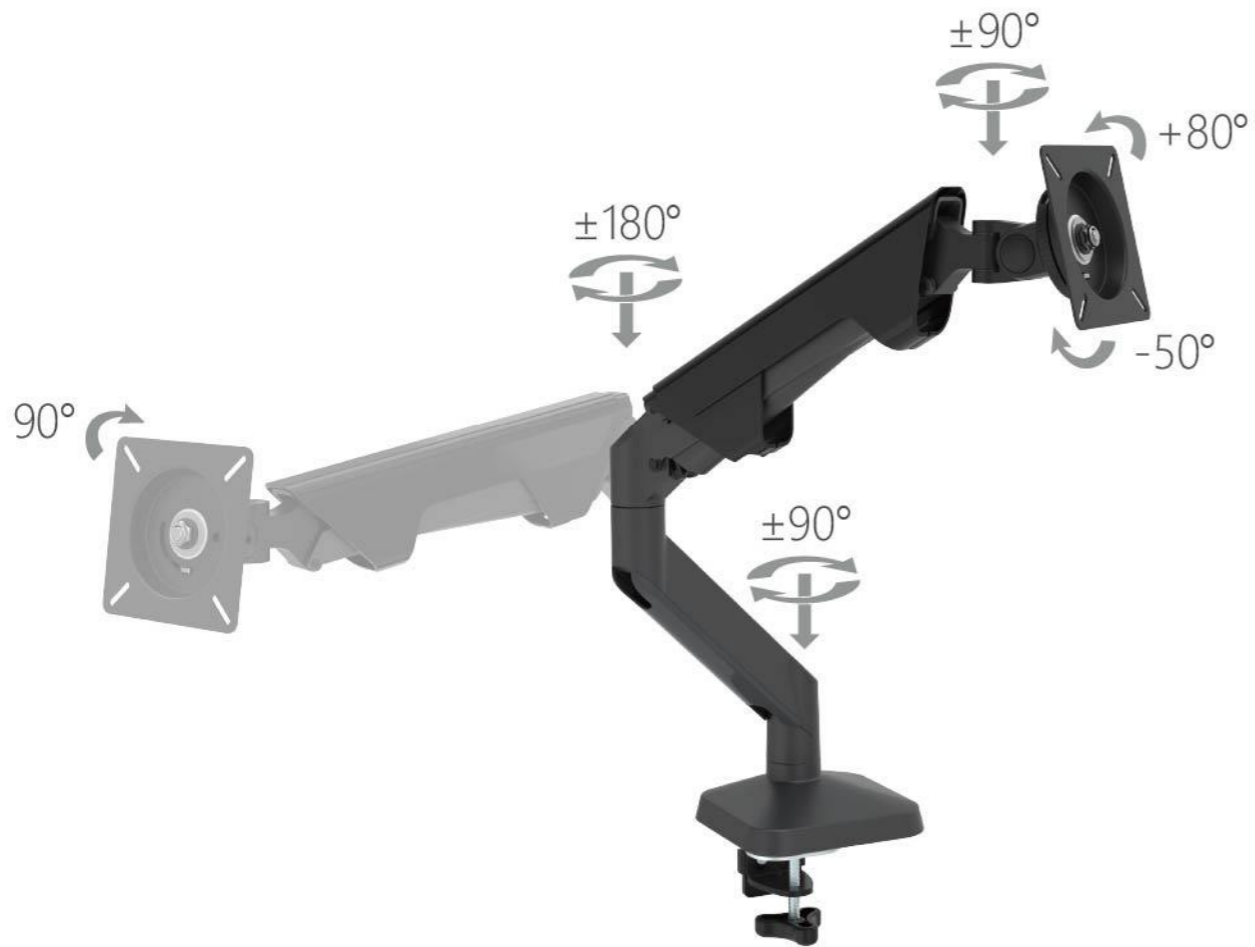

- Premium material
- Quick release VESA
- Cable management
- Work and Play redefined

Color

Easy Installation By One Person

Standard

GA1100

max 2.5~9kg (5.5~19.8lbs)

USB Charging

GA1110

max 2.5~9kg (5.5~19.8lbs)

USB charging & RGB lighting

GA1120

max 2.5~9kg (5.5~19.8lbs)

USB charging	
RGB lighting	<ul style="list-style-type: none"> - 366 autoplay modes - 12 monochrome options - 10 steps of speed adjustment - 32 levels brightness adjustment

unit:mm

Tested with 49" Odyssey Neo G9
Successfully supports the 11.9 kg Samsung Neo G9 (49" Mini LED curved), ideal for gamers and creators.

Standard

GA1200

max 6.5~17kg (14.3~37.4lbs)

USB Charging

GA1210

max 6.5~17kg (14.3~37.4lbs)

Ares Dual Monitor Arm

A pro design product for your great performance. Stylish appearance and full motion functionality are perfect fit for both working and entertainment.

- Effortless adjustment
- Seamless view
- Ergonomic design