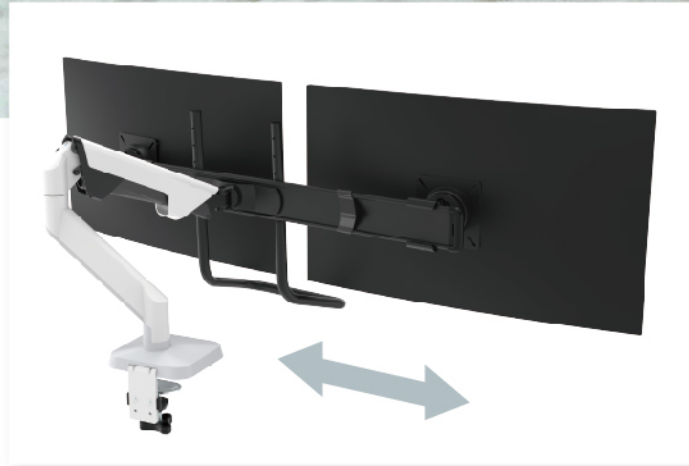

Ares Dual Monitor Arm

A pro design product for your great performance. Stylish appearance and full motion functionality are perfect fit for both working and entertainment.

- Effortless adjustment
- Seamless view
- Ergonomic design

Color