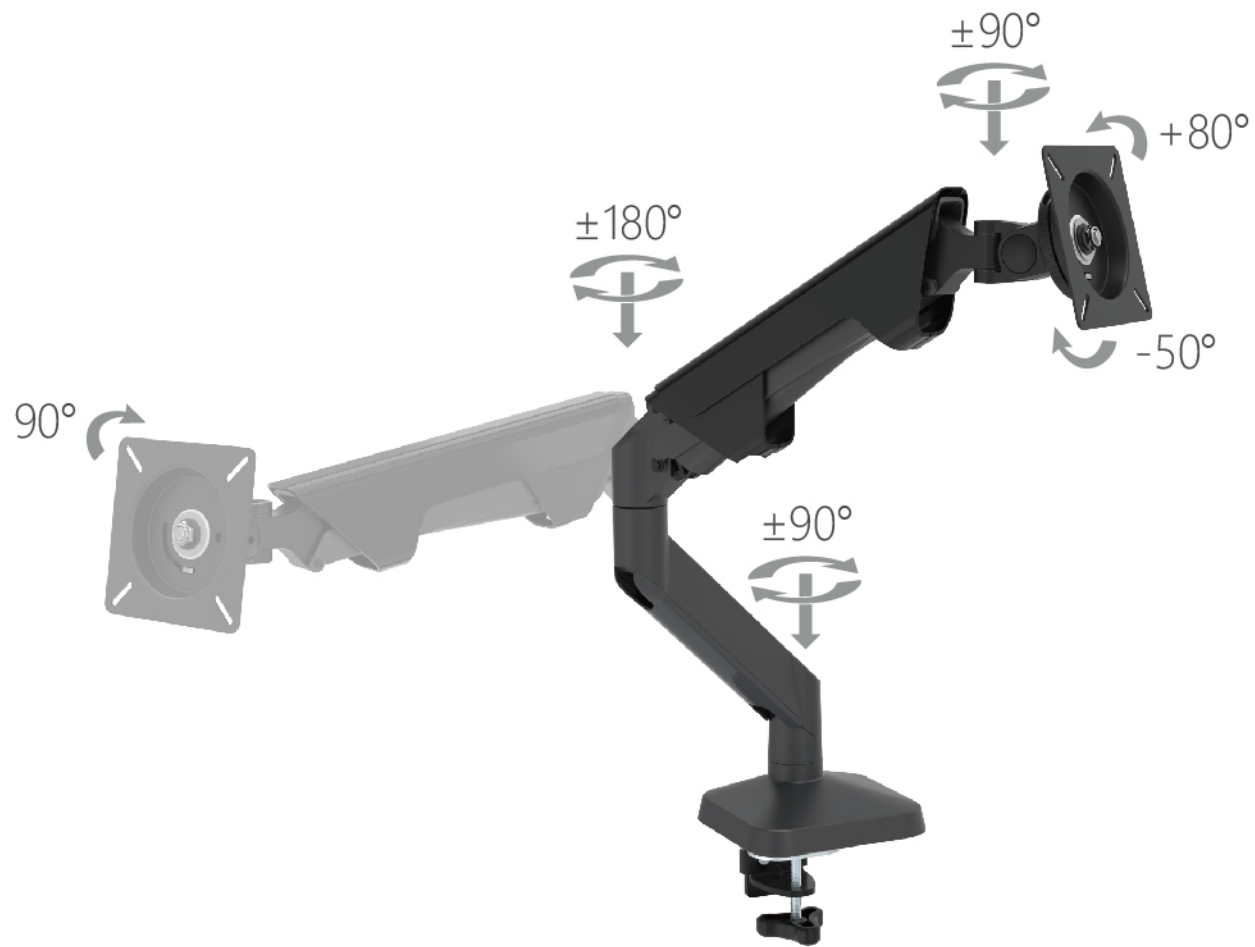

# MODERNSOLID

Ares Monitor Arm

# Ares Monitor Arm

Power up your gear to complete the task precisely and quickly in the most comfort position.

reddot winner 2023  
best of the best

TAIWAN EXCELLENCE  
SILVER AWARD 2024

- Premium material
- Quick release VESA
- Cable management
- Work and Play redefined

## Easy Installation By One Person

Standard

**GA1100**

**max** 2.5~9kg (5.5~19.8lbs)

**GA1200**

**max** 6.5~17kg (14.3~37.4lbs)

unit:mm

USB Charging