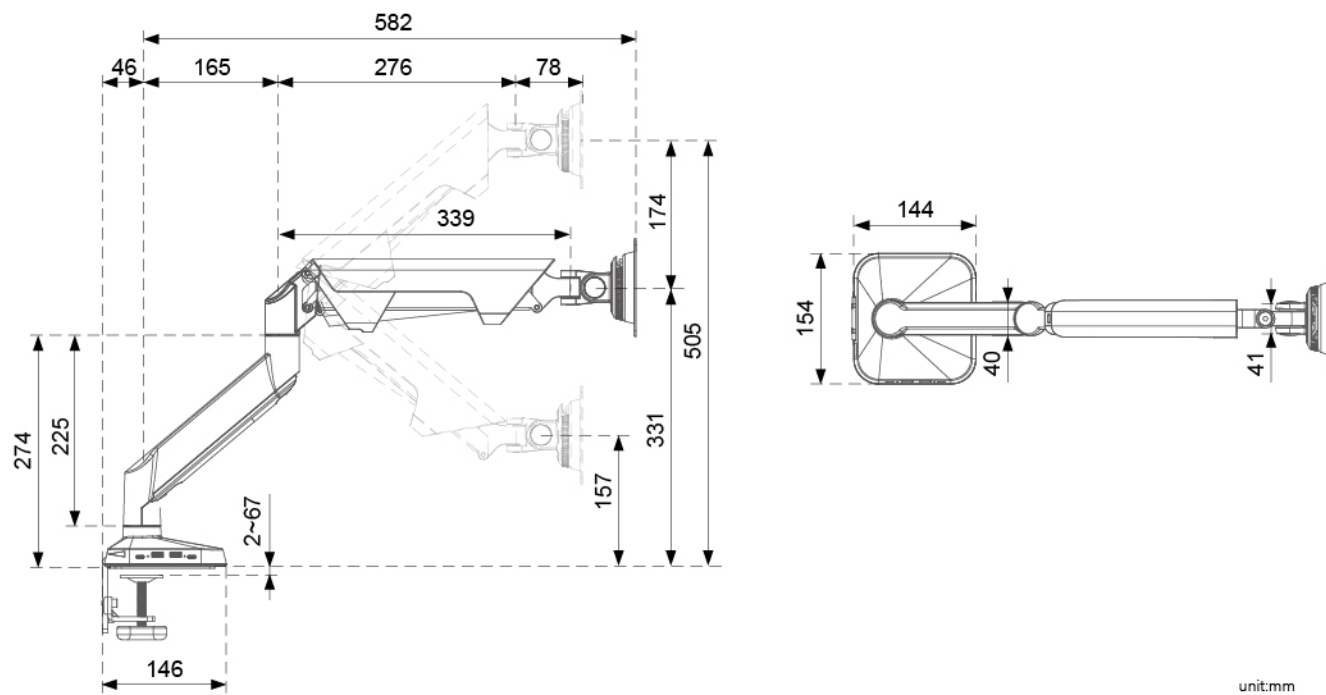

## Easy Installation By One Person

Standard

**GA1100**

**max** 2.5~9kg (5.5~19.8lbs)

**GA1200**

**max** 6.5~17kg (14.3~37.4lbs)

unit:mm

USB Charging