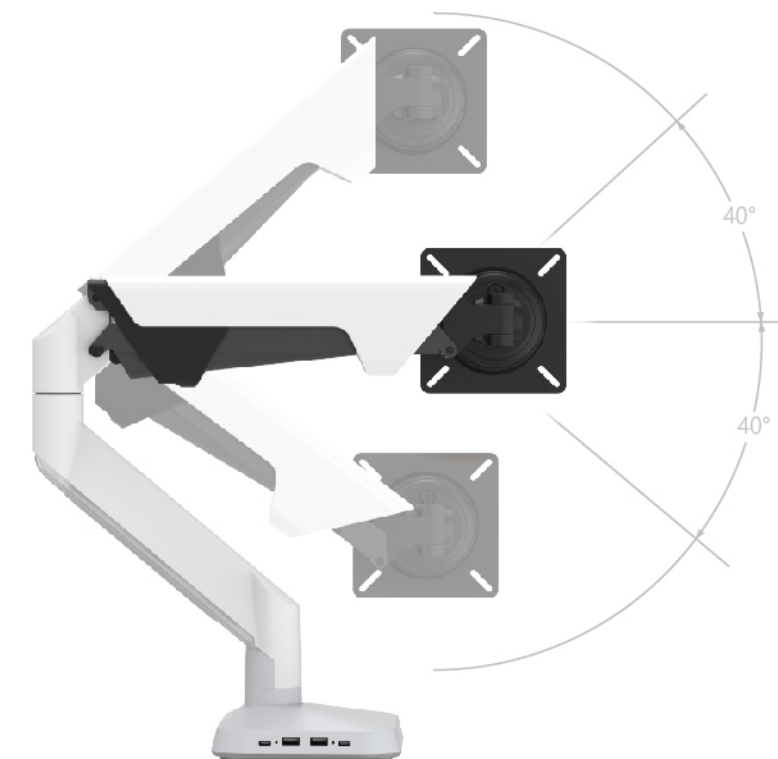

Easy Installation By One Person