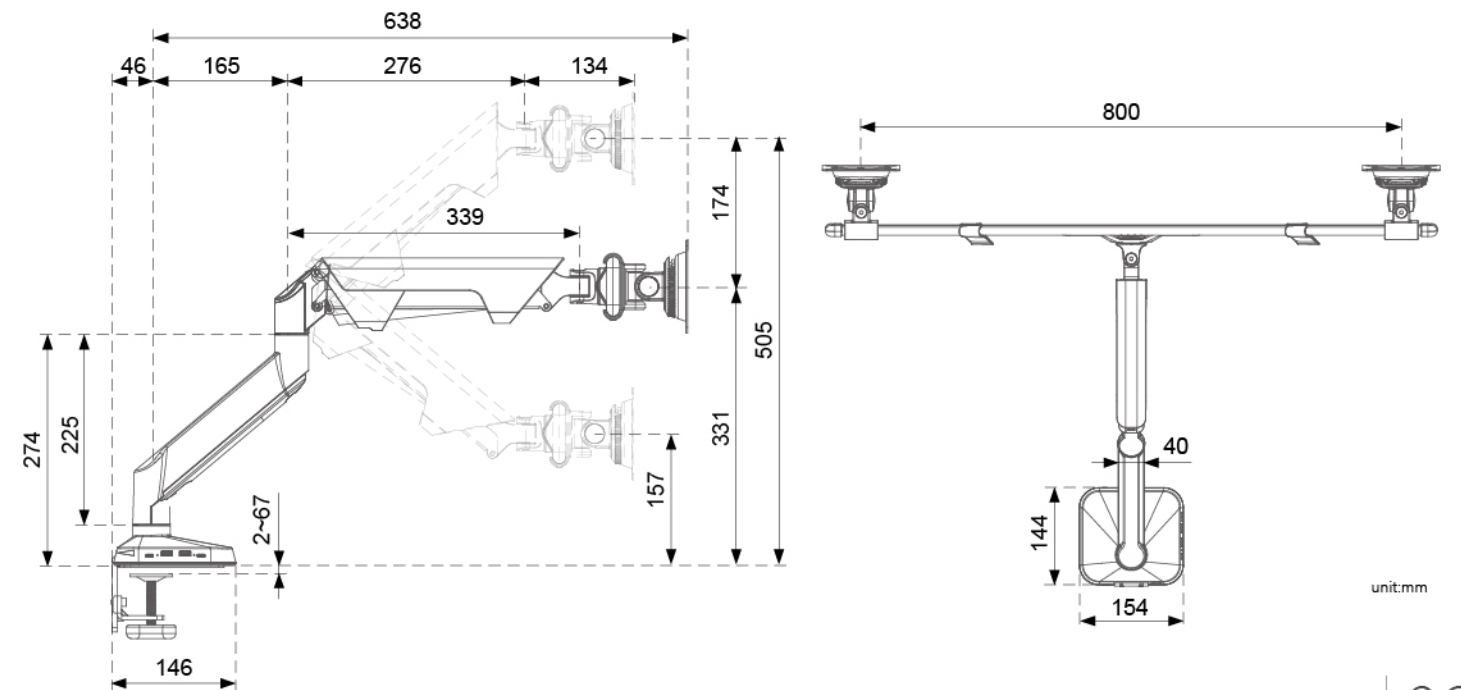

Standard

GA1300

max 6.5~15kg (14.3~33lbs)

USB Charging

GA1310

max 6.5~15kg (14.3~33lbs)

USB charging & RGB lighting

GA1320

max 6.5~15kg (14.3~33lbs)

USB charging	
RGB lighting	- 366 autoplay modes - 12 monochrome options - 10 steps of speed adjustment - 32 levels brightness adjustment