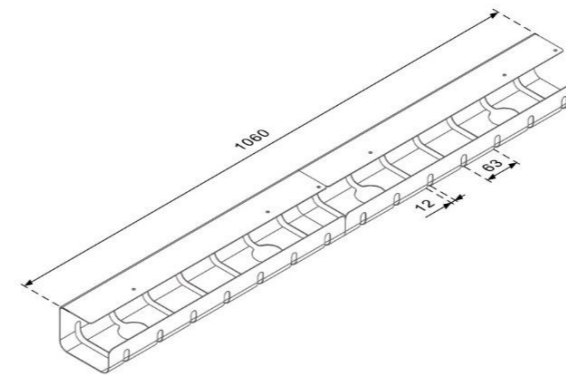

Horizontal Cable Manager

Efficiently and easily organize the cables, extension cords, laptop charger, etc.

OP-530
max ~5kg (11lbs)

Color

- Easy installation
- Spacing Saving
- Reduce signal interference
- Length of cable manager can be customized

Easily fix underside of the desk with the desired length.

Color

OP-600
max ~5kg (11lbs)

- Easy installation
- Spacing Saving
- Reduce signal interference