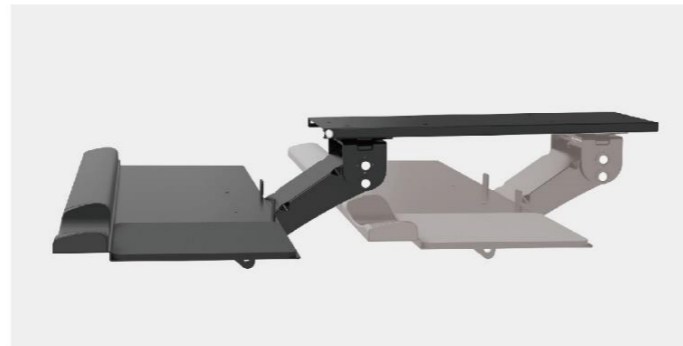

# Horizontal Cable Manager

OP-550  
max ~5kg (11lbs)

- Keep your workspace neat
- Easy to plug in and unplug the cables
- No limit on future expansion
- Both net and hook passed the BS EN-1021-2 and UL 94 of flammability testing

# Ergonomic Keyboard Arm

Work in proper position to boost your productivity and stay comfort

KA-20  
 max ~5.8kg (12.79lbs)

Color  
 Black  White

- Tool free height adjustable
- Swivel for different angle
- Slide in and out