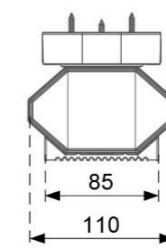

# Unihoop CPU Holder

Customize the strap with your brand identity.  
Be the one and only.

- 360° Swivel
- Customize pattern
- Spacing saving
- Smooth sliding track

CS26110

CS26111  
max ~20 kg (44 lbs)

Fit CPU size: 92.5~200 x 243~450mm

unit:mm

## Customize Pattern

Webbing material: PET  
Printing Material: Sublimation Printing or PU

CS26000

Webbing Size:  
Width: 145mm  
Length: 1400mm