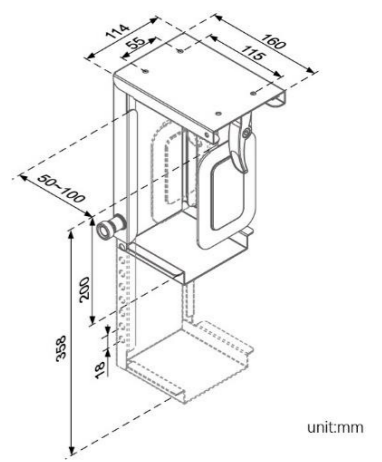

## Customize Pattern

Webbing material: PET  
Printing Material: Sublimation Printing or PU

CS26000

Webbing Size:  
Width: 145mm  
Length: 1400mm

# Sliding & Swivel Mounted CPU Holders

# Under Desk CPU Holders

**CS-51**  
Mini CPU Holder  
max ~10kg (22lbs)

**CS-50**  
Mini CPU Holder  
max ~10kg (22lbs)

**CS-11**  
max ~20kg (44lbs)

**CS-21**  
max ~20kg (44lbs)

**CS-10**  
max ~20kg (44lbs)

# Adjustable Side Table

Multi-use folding table for different space with great functionality to make life easy and more comfortable.

- Foldable & rotatable tabletop
- 540~700mm Height adjustment
- Weight capacity ~ 5kg (11lbs)
- Portable with built-in handle
- Easy storage in small space.