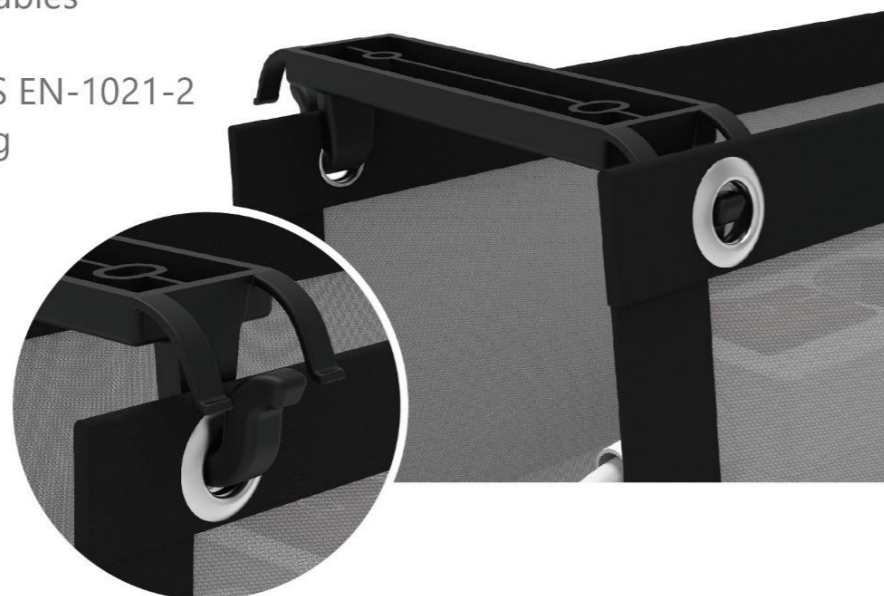

# Horizontal Cable Manager

Efficiently and easily organize the cables, extension cords, laptop charger, etc.

OP-530  
max ~5kg (11lbs)

Color

- Easy installation
- Spacing Saving
- Reduce signal interference
- Length of cable manager can be customized

Easily fix underside of the desk with the desired length.

Color

OP-600  
max ~5kg (11lbs)

- Easy installation
- Spacing Saving
- Reduce signal interference

# Horizontal Cable Manager

OP-550  
max ~5kg (11lbs)

- Keep your workspace neat
- Easy to plug in and unplug the cables
- No limit on future expansion
- Both net and hook passed the BS EN-1021-2 and UL 94 of flammability testing