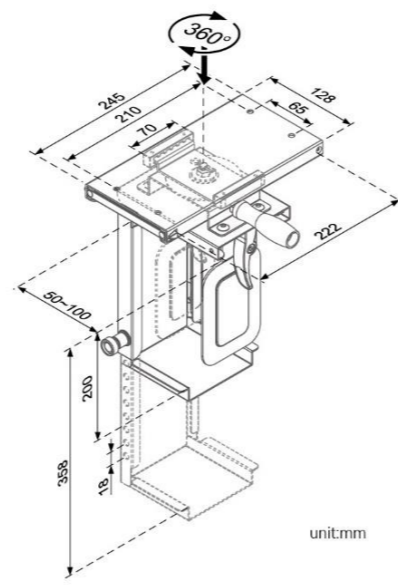

CS-50
Mini CPU Holder
max ~10kg (22lbs)