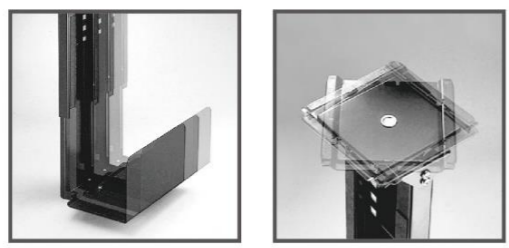

# Under Desk CPU Holders

**CS-51**  
Mini CPU Holder  
max ~10kg (22lbs)

**CS-50**  
Mini CPU Holder  
max ~10kg (22lbs)

**CS-11**  
max ~20kg (44lbs)

**CS-21**  
max ~20kg (44lbs)

**CS-10**  
max ~20kg (44lbs)