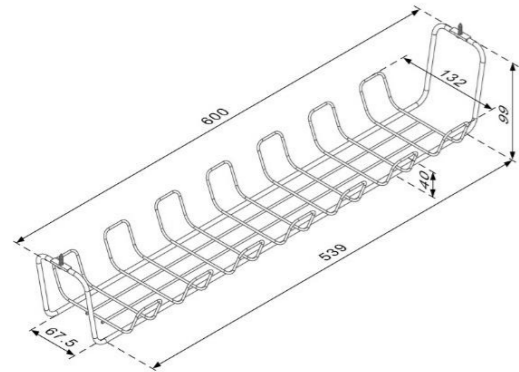

# Horizontal Cable Manager

Efficiently and easily organize the cables, extension cords, laptop charger, etc.

OP-530  
max ~5kg (11lbs)

Color

- Easy installation
- Spacing Saving
- Reduce signal interference
- Length of cable manager can be customized