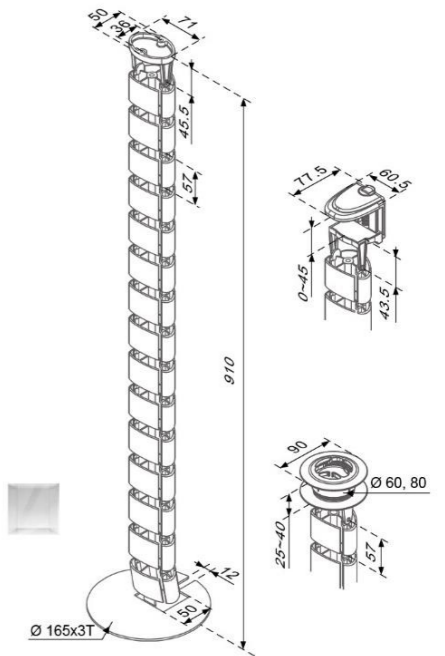

Vertical Cable Manager

Get rid of trouble with cable management. Enjoy a clean and neat workspace.

- Extending length as you need
- Reduce risk of damaged cables
- Create a pleasing environment