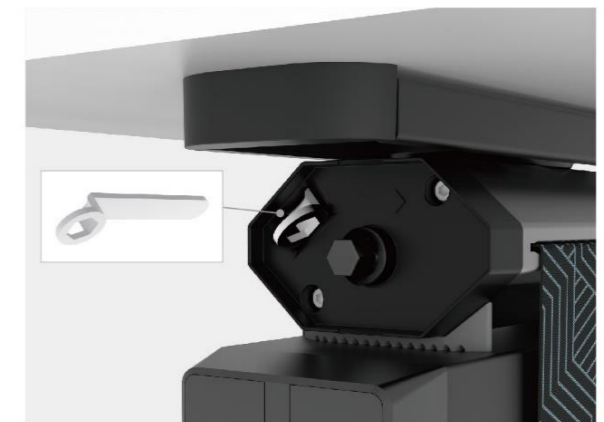

# Unihoop CPU Holder

Customize the strap with your brand identity.  
Be the one and only.

- 360° Swivel
- Customize pattern
- Spacing saving
- Smooth sliding track

CS26110

CS26111  
max ~20 kg (44 lbs)

Fit CPU size: 92.5~200 x 243~450mm