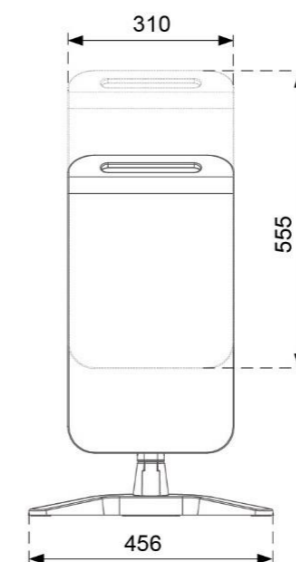

## Customize Pattern

Webbing material: PET  
Printing Material: Sublimation Printing or PU

CS26000

Webbing Size:  
Width: 145mm  
Length: 1400mm

# Under Desk CPU Holders

**CS-51**  
Mini CPU Holder  
max ~10kg (22lbs)

**CS-50**  
Mini CPU Holder  
max ~10kg (22lbs)

**CS-11**  
max ~20kg (44lbs)

**CS-21**  
max ~20kg (44lbs)

**CS-10**  
max ~20kg (44lbs)

# Adjustable Side Table

Multi-use folding table for different space with great functionality to make life easy and more comfortable.

- Foldable & rotatable tabletop
- 540~700mm Height adjustment
- Weight capacity ~ 5kg (11lbs)
- Portable with built-in handle
- Easy storage in small space.

unit:mm