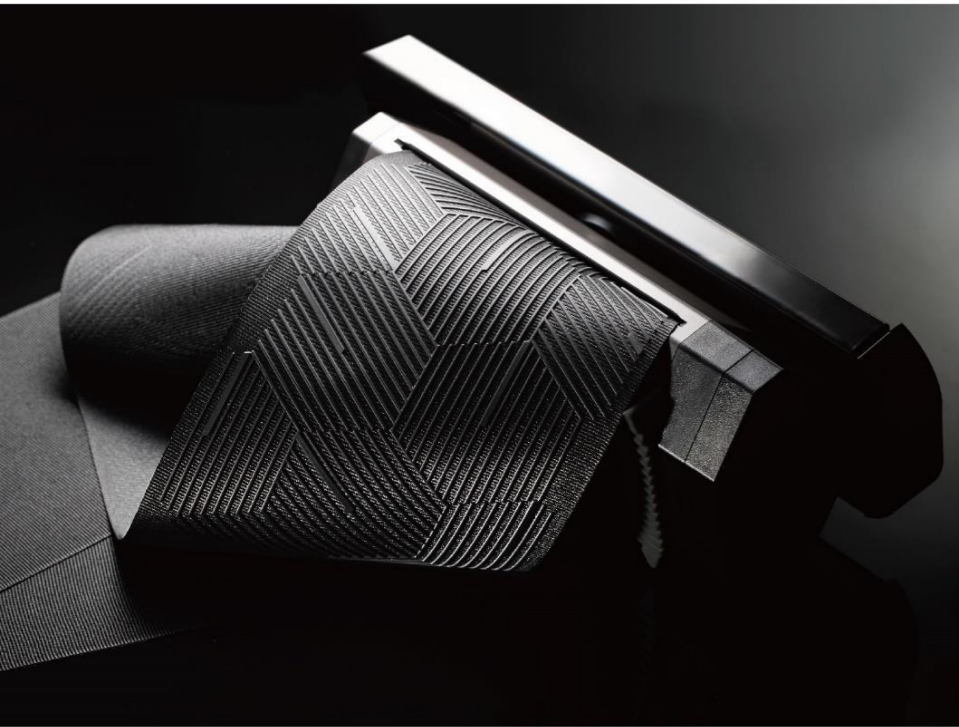

Customize Pattern

Webbing material: PET
Printing Material: Sublimation Printing or PU