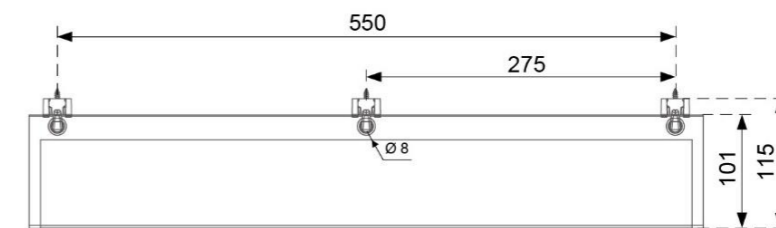

# Horizontal Cable Manager

Efficiently and easily organize the cables, extension cords, laptop charger, etc.

OP-530  
max ~5kg (11lbs)

Color

- Easy installation
- Spacing Saving
- Reduce signal interference
- Length of cable manager can be customized

Easily fix underside of the desk with the desired length.

Color

OP-600  
max ~5kg (11lbs)

- Easy installation
- Spacing Saving
- Reduce signal interference

# Horizontal Cable Manager

OP-550  
max ~5kg (11lbs)

- Keep your workspace neat
- Easy to plug in and unplug the cables
- No limit on future expansion
- Both net and hook passed the BS EN-1021-2 and UL 94 of flammability testing