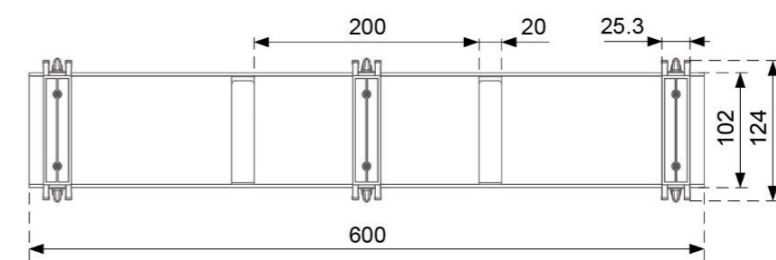

Easily fix underside of the desk with the desired length.

Color

OP-600  
max ~5kg (11lbs)

- Easy installation
- Spacing Saving
- Reduce signal interference

# Horizontal Cable Manager

OP-550  
max ~5kg (11lbs)

- Keep your workspace neat
- Easy to plug in and unplug the cables
- No limit on future expansion
- Both net and hook passed the BS EN-1021-2 and UL 94 of flammability testing