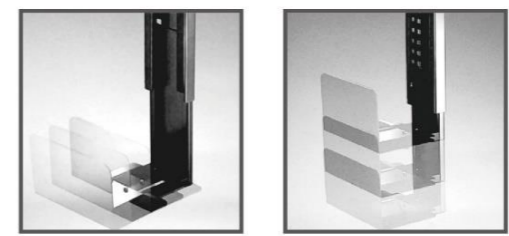

# Under Desk CPU Holders

**CS-51**  
Mini CPU Holder  
max ~10kg (22lbs)

**CS-50**  
Mini CPU Holder  
max ~10kg (22lbs)

**CS-11**  
max ~20kg (44lbs)

**CS-21**  
max ~20kg (44lbs)

**CS-10**  
max ~20kg (44lbs)