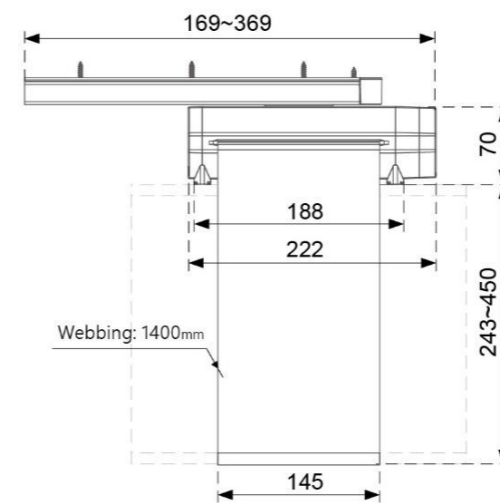

# Unihoop CPU Holder

Customize the strap with your brand identity.  
Be the one and only.

- 360° Swivel
- Customize pattern
- Spacing saving
- Smooth sliding track

CS26110

CS26111  
max ~20 kg (44 lbs)

Fit CPU size: 92.5~200 x 243~450mm

unit:mm

## Customize Pattern

Webbing material: PET  
Printing Material: Sublimation Printing or PU

CS26000

Webbing Size:  
Width: 145mm  
Length: 1400mm