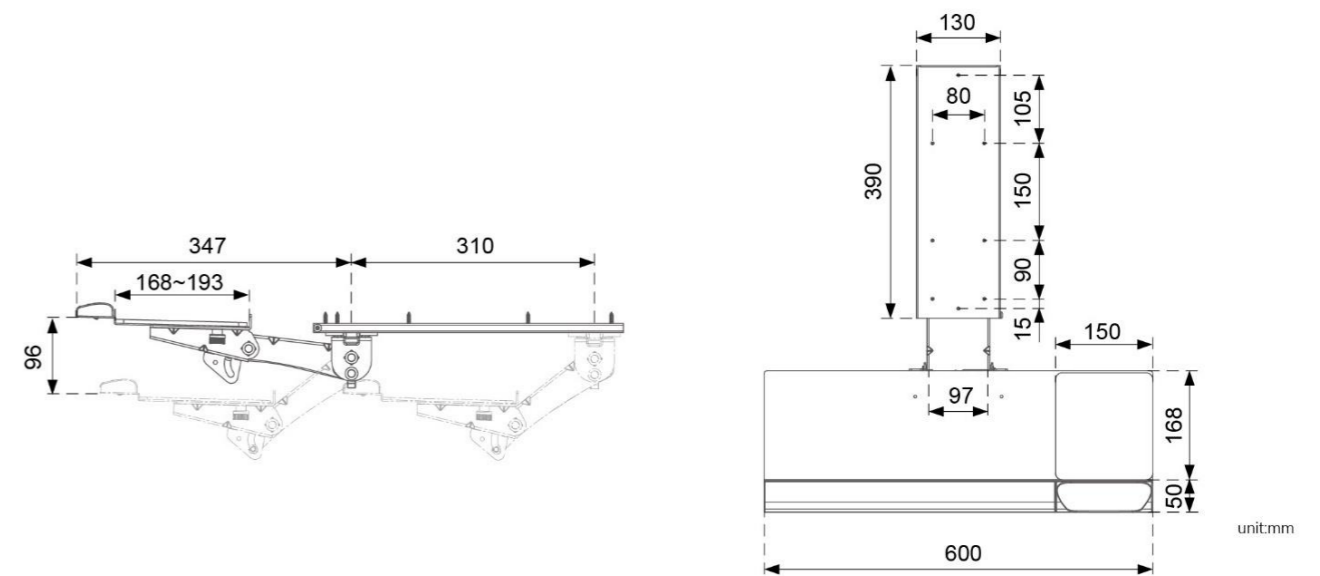

unit:mm

# Ergonomic Keyboard Arm

Work in proper position to boost your productivity and stay comfort

KA-20  
 max ~5.8kg (12.79lbs)

Color  
 Black  White

- Tool free height adjustable
- Swivel for different angle
- Slide in and out