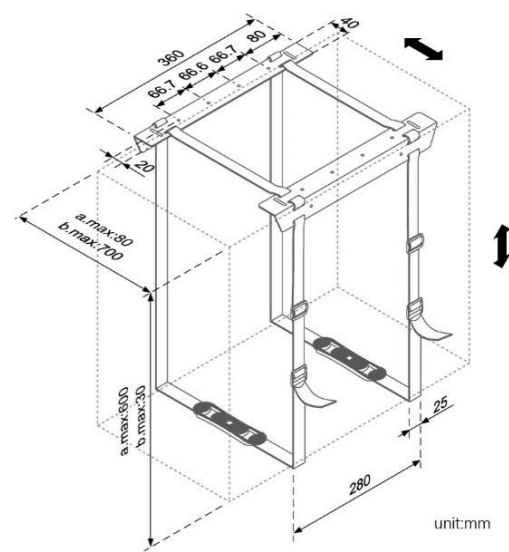

# Under Desk CPU Holders

**CS-51**  
Mini CPU Holder  
max ~10kg (22lbs)

**CS-50**  
Mini CPU Holder  
max ~10kg (22lbs)

**CS-11**  
max ~20kg (44lbs)

**CS-21**  
max ~20kg (44lbs)

**CS-10**  
max ~20kg (44lbs)

# Adjustable Side Table

Multi-use folding table for different space with great functionality to make life easy and more comfortable.

- Foldable & rotatable tabletop
- 540~700mm Height adjustment
- Weight capacity ~ 5kg (11lbs)
- Portable with built-in handle
- Easy storage in small space.