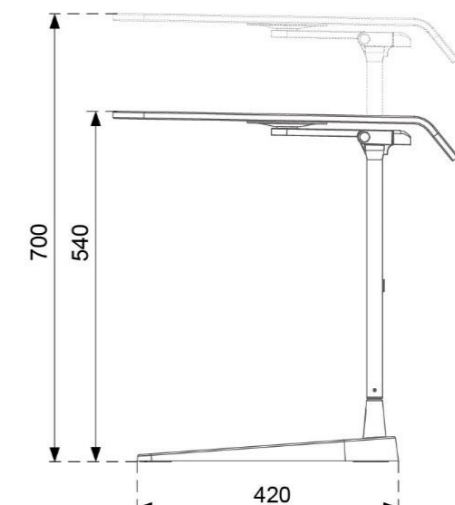

# Under Desk CPU Holders

**CS-51**  
Mini CPU Holder  
max ~10kg (22lbs)

**CS-50**  
Mini CPU Holder  
max ~10kg (22lbs)

**CS-11**  
max ~20kg (44lbs)

**CS-21**  
max ~20kg (44lbs)

**CS-10**  
max ~20kg (44lbs)

# Adjustable Side Table

Multi-use folding table for different space with great functionality to make life easy and more comfortable.

- Foldable & rotatable tabletop
- 540~700mm Height adjustment
- Weight capacity ~ 5kg (11lbs)
- Portable with built-in handle
- Easy storage in small space.

unit:mm