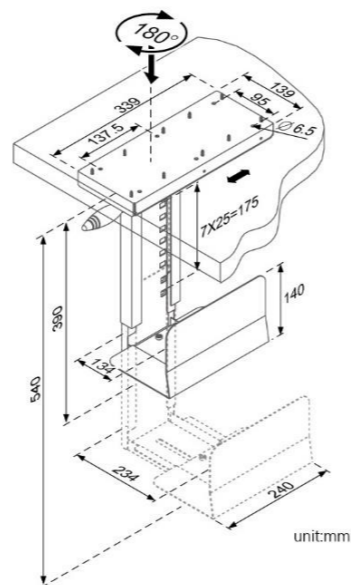

## Customize Pattern

Webbing material: PET  
Printing Material: Sublimation Printing or PU

CS26000

Webbing Size:  
Width: 145mm  
Length: 1400mm

# Under Desk CPU Holders

**CS-51**  
Mini CPU Holder  
max ~10kg (22lbs)

**CS-50**  
Mini CPU Holder  
max ~10kg (22lbs)

**CS-11**  
max ~20kg (44lbs)

**CS-21**  
max ~20kg (44lbs)

**CS-10**  
max ~20kg (44lbs)

# Adjustable Side Table

Multi-use folding table for different space with great functionality to make life easy and more comfortable.

- Foldable & rotatable tabletop
- 540~700mm Height adjustment
- Weight capacity ~ 5kg (11lbs)
- Portable with built-in handle
- Easy storage in small space.

unit:mm