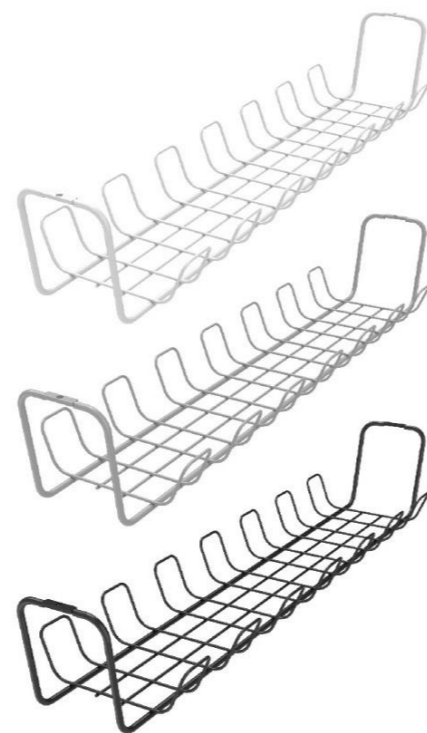

# Horizontal Cable Manager

Efficiently and easily organize the cables, extension cords, laptop charger, etc.

OP-530  
max ~5kg (11lbs)

Color

- Easy installation
- Spacing Saving
- Reduce signal interference
- Length of cable manager can be customized

Easily fix underside of the desk with the desired length.

Color

OP-600  
max ~5kg (11lbs)

- Easy installation
- Spacing Saving
- Reduce signal interference