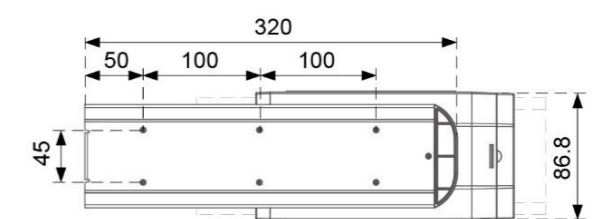

# Unihoop CPU Holder

Customize the strap with your brand identity.  
Be the one and only.

- 360° Swivel
- Customize pattern
- Spacing saving
- Smooth sliding track

CS26110

CS26111  
max ~20 kg (44 lbs)

Fit CPU size: 92.5~200 x 243~450mm

unit:mm

## Customize Pattern

Webbing material: PET  
Printing Material: Sublimation Printing or PU

CS26000

Webbing Size:  
Width: 145mm  
Length: 1400mm