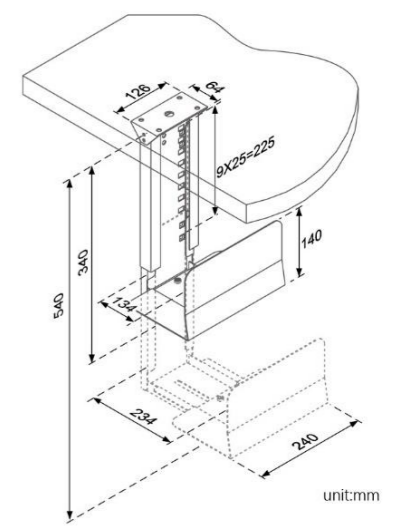

## Customize Pattern

Webbing material: PET  
Printing Material: Sublimation Printing or PU

CS26000

Webbing Size:  
Width: 145mm  
Length: 1400mm

# Under Desk CPU Holders

**CS-51**  
Mini CPU Holder  
max ~10kg (22lbs)

**CS-50**  
Mini CPU Holder  
max ~10kg (22lbs)

**CS-11**  
max ~20kg (44lbs)

**CS-21**  
max ~20kg (44lbs)

**CS-10**  
max ~20kg (44lbs)

# Adjustable Side Table

Multi-use folding table for different space with great functionality to make life easy and more comfortable.

- Foldable & rotatable tabletop
- 540~700mm Height adjustment
- Weight capacity ~ 5kg (11lbs)
- Portable with built-in handle
- Easy storage in small space.

unit:mm