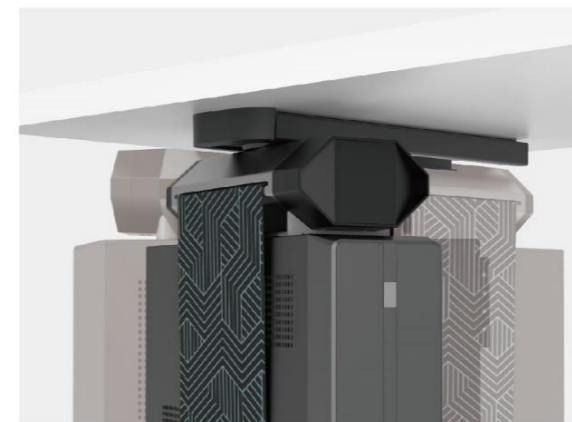

# Unihoop CPU Holder

Customize the strap with your brand identity.  
Be the one and only.

- 360° Swivel
- Customize pattern
- Spacing saving
- Smooth sliding track

CS26110

CS26111  
max ~20 kg (44 lbs)

Fit CPU size: 92.5~200 x 243~450mm