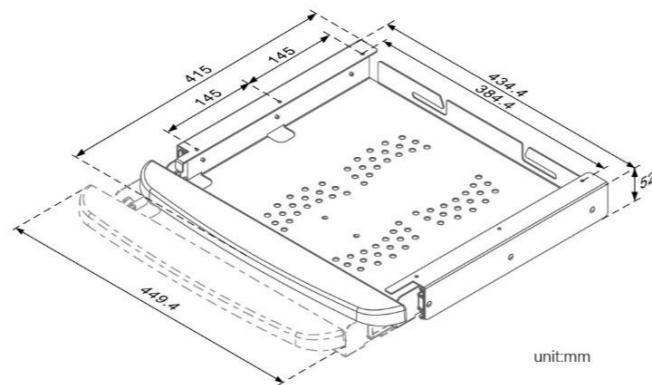

Notebook Holder

Saves space and stores notebook with the durable drawer.

ND-01A
~15.4"
max ~5 kg (11 lbs)

- Secure your Notebook with a safe lock
- Wrist rest provides comfort and support with quality cushion
- Three-fold sliding-track makes the drawer slide smoothly and stably
- Heat dissipation design

Pencil Tray

Organize your cluttered desktop by fixing the tray underside of the desk

OP-301

Color

- Organize your cluttered desktop by fixing the tray underside of the desk
- Provide storage for pens, rubber bands, paper clips, Memo pad, etc.