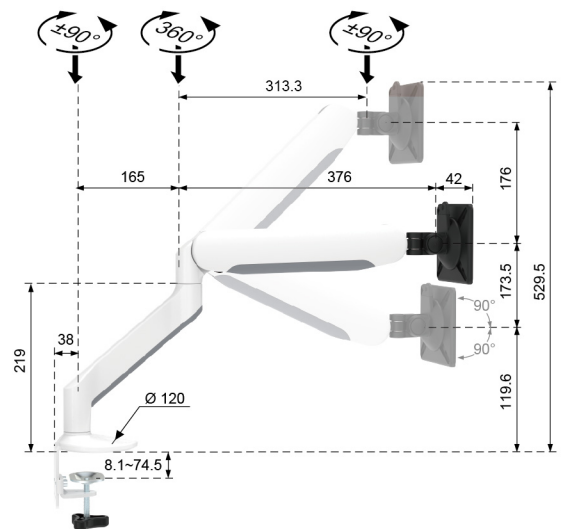

Rari Monitor Arm

**GOOD DESIGN
AWARD 2022**

A balance between mechanical equilibrium and aesthetics. Stay graceful while adjusting the right viewing position with one finger touch.

Rari ergonomic monitor arm supports various size of monitor and can fully customize as you need.

RA1100

max 2.5~9kg (5.5~19.8lbs)

RA1200

max 6.5~17kg (14.3~37.4lbs)

unit:mm